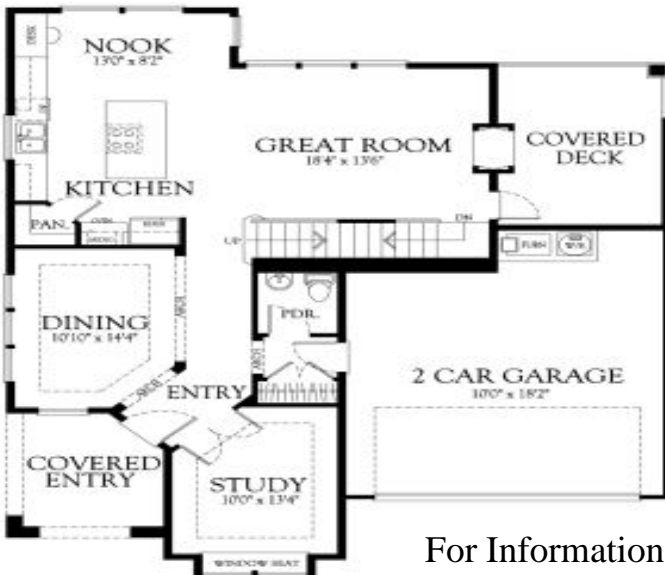

Iron Ridge Park

ELEVATION A

ELEVATION B

3387 Sq. Ft.

For Information Call:

Christina Smith

503-888-5597 Cell

christinas@crandallgroup.com