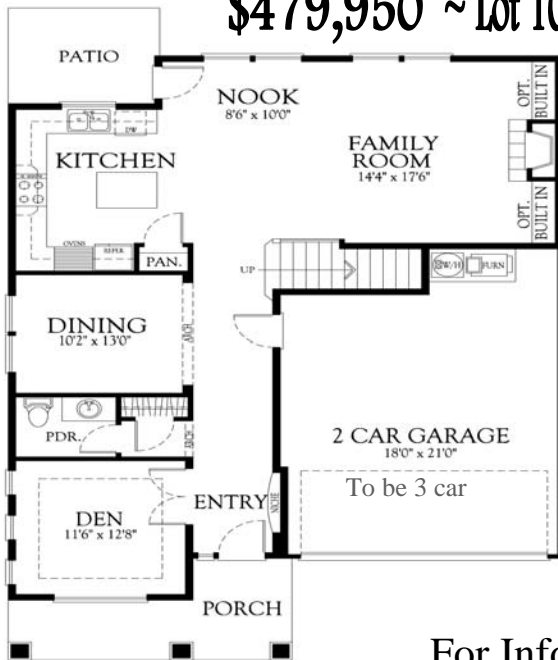

# Iron Ridge Park

**\$479,950 ~ Lot 10**

**\$489,950 ~ Lot 15**

**2588 Sq. Ft.**

For Information Call:

**Christina Smith**

503-888-5597 Cell

christinas@crandallgroup.com